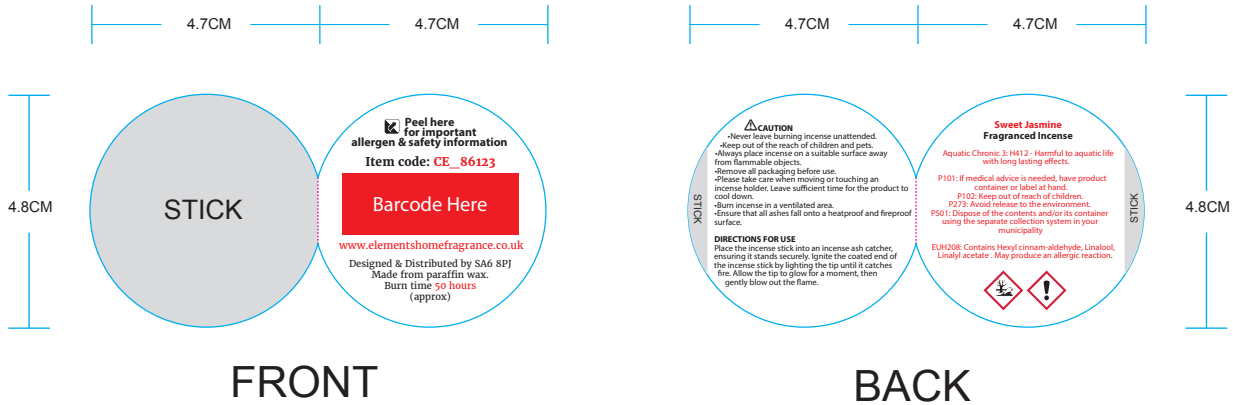

Incense warning - Cone

CAUTION

- •Never leave burning incense unattended.
- •Keep out of the reach of children and pets.
- •Always place incense on a suitable surface away from flammable objects.
- •Remove all packaging before use.
- •Please take care when moving or touching an incense holder. Leave sufficient time for the product to cool down.
- •Burn incense in a ventilated area.
- •Ensure that all ashes fall onto a heatproof and fireproof surface.

WARNING: May cause irritation if in direct contact with eyes.

DIRECTIONS FOR USE
Place the incense cone into an incense holder, ensuring it stands securely. Ignite the top end of the incense cone by lighting the tip until it catches fire. Allow the tip to glow for a moment, then gently blow out the flame. Enjoy the fragrant aroma as the incense cone releases its scent into the air.

Change all information highlighted in RED

2 pictograms below. If the product is not classified as hazardous according to GB CLP Regulation. Please remove pictograms below accordingly.

Include if there is CLP Info. Harmful to aquatic life with long lasting effects.

Include if there is a precautionary statement/Supplementary information (Allergens),

- ← Sweet Jasmine
  Fragranced Candle
- ← Aquatic Chronic 3: H412 - Harmful to aquatic life with long lasting effects.
- ← P101: If medical advice is needed, have product container or label at hand.
- ← P102: Keep out of reach of children.
- ← P273: Avoid release to the environment.
- ← P501: Dispose of the contents and/or its container using the separate collection system in your municipality.
- ← EUH208: Contains Hexyl cinnamyl aldehyde, Linalool, Linalyl acetate. May produce an allergic reaction.
- ← Incense Scent
- ← CLP Info
- ← Precautionary statements
- ← Supplementary information (Allergens)